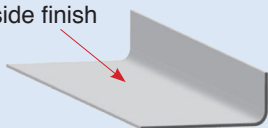

B260 RAISED EDGE

Fitted to prevent water run off.

D260 ANGLE FILLET

Buts up against up-stand wall.

E280 EXPANSION

For use on large areas.

AT195 EXTERNAL & AT195 INTERNAL

Internal and External trim, to be used for gutters floors e.t.c

EXTERNAL

Smooth and shiny
inside finish

INTERNAL

Smooth and shiny
outside finish

F300 FLAT SHEET ROLLS

300mm flat sheets available in 5 meter lengths.

C3 EXT & INT CORNER

EXTERNAL

INTERNAL

C1 UNIVERSAL EXTERNAL CORNER