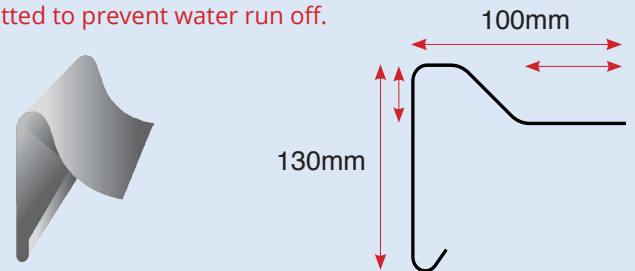

RANGE OF TRIMS

SENTINEL
ADVANCED GLASSFIBRE
ROOFING SYSTEMS

A200 STANDARD DRIP

Flat to roof edge above gutter.

A250 LARGE DRIP

Flat to roof edge above gutter.

C100 SIMULATED LEAD

Replaces traditional lead flashing.

B260 RAISED EDGE

Fitted to prevent water run off.

D260 ANGLE FILLET

Buts up against up-stand wall.

E280 EXPANSION/RIDGE ROLL

For use on large areas.

AT195 EXTERNAL & AT195 INTERNAL

Internal and External trim, to be used for gutters floors e.t.c

EXTERNAL

Smooth and shiny
inside finish

INTERNAL

Smooth and shiny
outside finish

F300 FLAT SHEET ROLLS

300mm flat sheets available in 5 meter lengths.

C3 EXT & INT CORNER

EXTERNAL