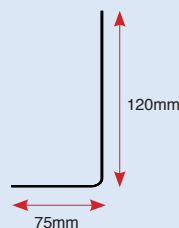

B260 RAISED EDGE

Fitted to prevent water run off.

D260 ANGLE FILLET

Buts up against up-stand wall.

E280 EXPANSION/RIDGE ROLL

For use on large areas.

AT195 EXTERNAL & AT195 INTERNAL

Internal and External trim, to be used for gutters floors e.t.c

EXTERNAL

Smooth and shiny
inside finish

INTERNAL

Smooth and shiny
outside finish

F300 FLAT SHEET ROLLS

300mm flat sheets available in 5 meter lengths.

C3 EXT & INT CORNER

EXTERNAL