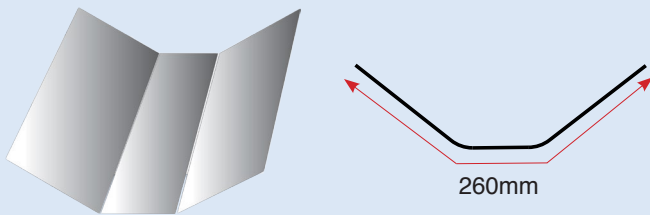

RANGE OF TRIMS

SENTINEL
ADVANCED GLASSFIBRE
ROOFING SYSTEMS

A200 STANDARD DRIP

Flat to roof edge above gutter.

A250 LARGE DRIP

Flat to roof edge above gutter.

C100 SIMULATED LEAD

Replaces traditional lead flashing.

B260 RAISED EDGE

Fitted to prevent water run off.

D260 ANGLE FILLET

Buts up against up-stand wall.

E280 EXPANSION/RIDGE ROLL

For use on large areas.

AT195 EXTERNAL & AT195 INTERNAL

Internal and External trim, to be used for gutters floors e.t.c

EXTERNAL

Smooth and shiny
inside finish

INTERNAL

Smooth and shiny
outside finish

F300 FLAT SHEET ROLLS

300mm flat sheets available in 5 meter lengths.

C3 EXT & INT CORNER

EXTERNAL

INTERNAL

C1 UNIVERSAL EXTERNAL CORNER