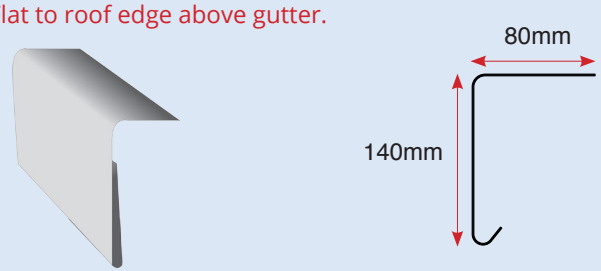

RANGE OF TRIMS

SENTINEL
ADVANCED GLASSFIBRE
ROOFING SYSTEMS

A200 STANDARD DRIP

Flat to roof edge above gutter.

A250 LARGE DRIP

Flat to roof edge above gutter.

C100 SIMULATED LEAD

Replaces traditional lead flashing.

B260 RAISED EDGE

Fitted to prevent water run off.

D260 ANGLE FILLET

Buts up against up-stand wall.

E280 EXPANSION

For use on large areas.

AT195 EXTERNAL & AT195 INTERNAL

Internal and External trim, to be used for gutters floors e.t.c

EXTERNAL

Smooth and shiny
inside finish

INTERNAL

Smooth and shiny
outside finish

F300 FLAT SHEET ROLLS

300mm flat sheets available in 5 meter lengths.

C3 EXT & INT CORNER

EXTERNAL