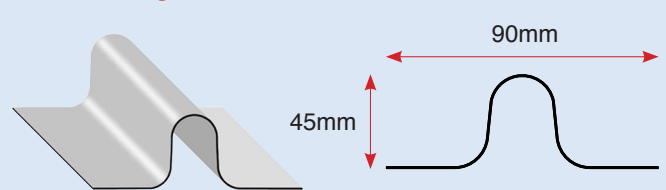

RANGE OF TRIMS

SENTINEL
ADVANCED GLASSFIBRE
ROOFING SYSTEMS

A200 STANDARD DRIP

Flat to roof edge above gutter.

A250 LARGE DRIP

Flat to roof edge above gutter.

C100 SIMULATED LEAD

Replaces traditional lead flashing.

B260 RAISED EDGE

Fitted to prevent water run off.

D260 ANGLE FILLET

Buts up against up-stand wall.

E280 EXPANSION

For use on large areas.

AT195 EXTERNAL & AT195 INTERNAL

Internal and External trim, to be used for gutters floors e.t.c

EXTERNAL

Smooth and shiny
inside finish

INTERNAL

Smooth and shiny
outside finish

F300 FLAT SHEET ROLLS

300mm flat sheets available in 5 meter lengths.

C3 EXT & INT CORNER

EXTERNAL

INTERNAL

C1 UNIVERSAL EXTERNAL CORNER