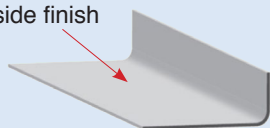

B260 RAISED EDGE

Fitted to prevent water run off.

D260 ANGLE FILLET

Buts up against up-stand wall.

E280 EXPANSION/RIDGE ROLL

For use on large areas.

AT195 EXTERNAL & AT195 INTERNAL

Internal and External trim, to be used for gutters floors e.t.c

EXTERNAL

Smooth and shiny
inside finish

INTERNAL

Smooth and shiny
outside finish

F300 FLAT SHEET ROLLS

300mm flat sheets available in 5 meter lengths.

C3 EXT & INT CORNER

EXTERNAL

INTERNAL

C1 UNIVERSAL EXTERNAL CORNER