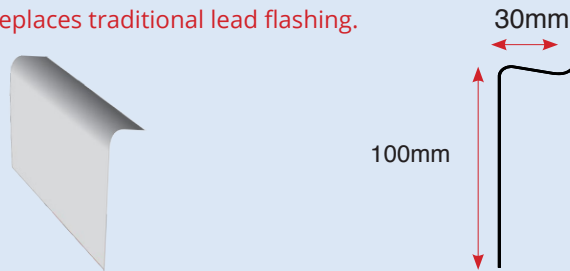

RANGE OF TRIMS

SENTINEL
ADVANCED GLASSFIBRE
ROOFING SYSTEMS

A200 STANDARD DRIP

Flat to roof edge above gutter.

A250 LARGE DRIP

Flat to roof edge above gutter.

C100 SIMULATED LEAD

Replaces traditional lead flashing.

B260 RAISED EDGE

Fitted to prevent water run off.

D260 ANGLE FILLET

Buts up against up-stand wall.

E280 EXPANSION/RIDGE ROLL

For use on large areas.

AT195 EXTERNAL & AT195 INTERNAL

Internal and External trim, to be used for gutters floors e.t.c

EXTERNAL

Smooth and shiny
inside finish

INTERNAL

Smooth and shiny
outside finish

F300 FLAT SHEET ROLLS

300mm flat sheets available in 5 meter lengths.

C3 EXT & INT CORNER

EXTERNAL