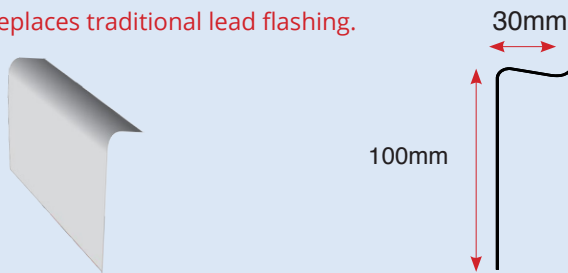

RANGE OF TRIMS

SENTINEL
ADVANCED GLASSFIBRE
ROOFING SYSTEMS

A200 STANDARD DRIP

Flat to roof edge above gutter.

A250 LARGE DRIP

Flat to roof edge above gutter.

C100 SIMULATED LEAD

Replaces traditional lead flashing.

B260 RAISED EDGE

Fitted to prevent water run off.

D260 ANGLE FILLET

Buts up against up-stand wall.

E280 EXPANSION

For use on large areas.

AT195 EXTERNAL & AT195 INTERNAL

Internal and External trim, to be used for gutters floors e.t.c

EXTERNAL

Smooth and shiny
inside finish

INTERNAL

Smooth and shiny
outside finish

F300 FLAT SHEET ROLLS

300mm flat sheets available in 5 meter lengths.

C3 EXT & INT CORNER

EXTERNAL