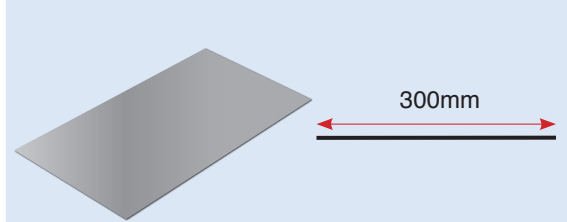

B260 RAISED EDGE

Fitted to prevent water run off.

D260 ANGLE FILLET

Buts up against up-stand wall.

E280 EXPANSION/RIDGE ROLL

For use on large areas.

AT195 EXTERNAL & AT195 INTERNAL

Internal and External trim, to be used for gutters floors e.t.c

EXTERNAL

Smooth and shiny
inside finish

INTERNAL

Smooth and shiny
outside finish

F300 FLAT SHEET ROLLS

300mm flat sheets available in 5 meter lengths.

C3 EXT & INT CORNER

EXTERNAL

INTERNAL

C1 UNIVERSAL EXTERNAL CORNER