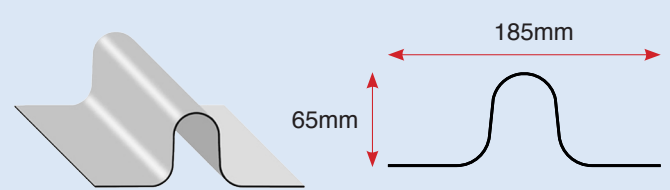

RANGE OF TRIMS

SENTINEL
ADVANCED GLASSFIBRE
ROOFING SYSTEMS

A200 STANDARD DRIP

Flat to roof edge above gutter.

A250 LARGE DRIP

Flat to roof edge above gutter.

C100 SIMULATED LEAD

Replaces traditional lead flashing.

B260 RAISED EDGE

Fitted to prevent water run off.

D260 ANGLE FILLET

Buts up against up-stand wall.

E280 EXPANSION/RIDGE ROLL

For use on large areas.

AT195 EXTERNAL & AT195 INTERNAL

Internal and External trim, to be used for gutters floors e.t.c

EXTERNAL

Smooth and shiny
inside finish

INTERNAL

Smooth and shiny
outside finish

F300 FLAT SHEET ROLLS

300mm flat sheets available in 5 meter lengths.

C3 EXT & INT CORNER

EXTERNAL

INTERNAL

C1 UNIVERSAL EXTERNAL CORNER