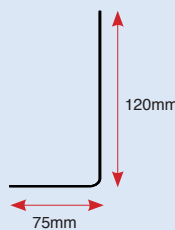

B260 RAISED EDGE

Fitted to prevent water run off.

D260 ANGLE FILLET

Buts up against up-stand wall.

E280 EXPANSION

For use on large areas.

AT195 EXTERNAL & AT195 INTERNAL

Internal and External trim, to be used for gutters floors e.t.c

EXTERNAL

Smooth and shiny
inside finish

INTERNAL

Smooth and shiny
outside finish

F300 FLAT SHEET ROLLS

300mm flat sheets available in 5 meter lengths.

C3 EXT & INT CORNER

EXTERNAL