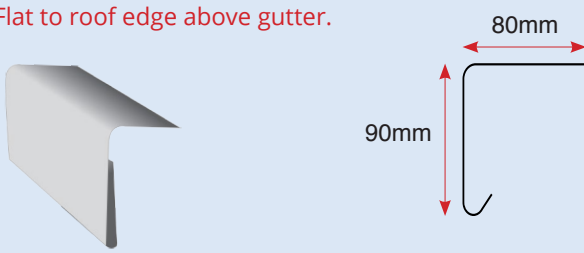

RANGE OF TRIMS

SENTINEL
ADVANCED GLASSFIBRE
ROOFING SYSTEMS

A200 STANDARD DRIP

Flat to roof edge above gutter.

A250 LARGE DRIP

Flat to roof edge above gutter.

C100 SIMULATED LEAD

Replaces traditional lead flashing.

B260 RAISED EDGE

Fitted to prevent water run off.

D260 ANGLE FILLET

Buts up against up-stand wall.

E280 EXPANSION/RIDGE ROLL

For use on large areas.

AT195 EXTERNAL & AT195 INTERNAL

Internal and External trim, to be used for gutters floors e.t.c

EXTERNAL

Smooth and shiny
inside finish

INTERNAL

Smooth and shiny
outside finish

F300 FLAT SHEET ROLLS

300mm flat sheets available in 5 meter lengths.

C3 EXT & INT CORNER

EXTERNAL