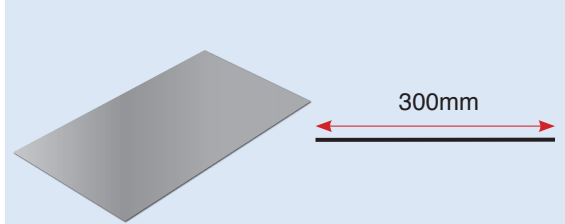

B260 RAISED EDGE

Fitted to prevent water run off.

D260 ANGLE FILLET

Buts up against up-stand wall.

E280 EXPANSION

For use on large areas.

AT195 EXTERNAL & AT195 INTERNAL

Internal and External trim, to be used for gutters floors e.t.c

EXTERNAL

Smooth and shiny
inside finish

INTERNAL

Smooth and shiny
outside finish

F300 FLAT SHEET ROLLS

300mm flat sheets available in 5 meter lengths.

C3 EXT & INT CORNER

EXTERNAL

INTERNAL

C1 UNIVERSAL EXTERNAL CORNER