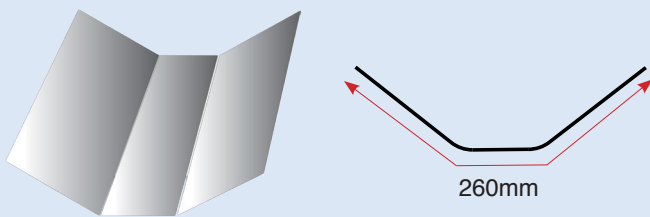

RANGE OF TRIMS

SENTINEL
ADVANCED GLASSFIBRE
ROOFING SYSTEMS

A200 STANDARD DRIP

Flat to roof edge above gutter.

A250 LARGE DRIP

Flat to roof edge above gutter.

C100 SIMULATED LEAD

Replaces traditional lead flashing.

B260 RAISED EDGE

Fitted to prevent water run off.

D260 ANGLE FILLET

Buts up against up-stand wall.

E280 EXPANSION

For use on large areas.

AT195 EXTERNAL & AT195 INTERNAL

Internal and External trim, to be used for gutters floors e.t.c

EXTERNAL

Smooth and shiny
inside finish

INTERNAL

Smooth and shiny
outside finish

F300 FLAT SHEET ROLLS

300mm flat sheets available in 5 meter lengths.

C3 EXT & INT CORNER

EXTERNAL

INTERNAL

C1 UNIVERSAL EXTERNAL CORNER