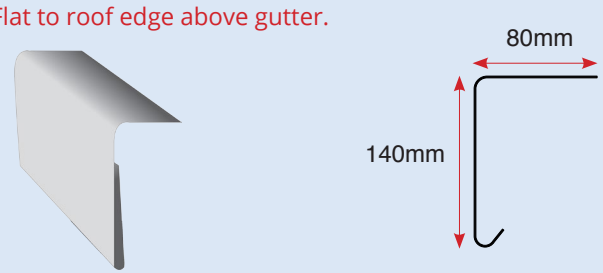

RANGE OF TRIMS

SENTINEL
ADVANCED GLASSFIBRE
ROOFING SYSTEMS

A200 STANDARD DRIP

Flat to roof edge above gutter.

A250 LARGE DRIP

Flat to roof edge above gutter.

C100 SIMULATED LEAD

Replaces traditional lead flashing.

B260 RAISED EDGE

Fitted to prevent water run off.

D260 ANGLE FILLET

Buts up against up-stand wall.

E280 EXPANSION/RIDGE ROLL

For use on large areas.

AT195 EXTERNAL & AT195 INTERNAL

Internal and External trim, to be used for gutters floors e.t.c

EXTERNAL

Smooth and shiny
inside finish

INTERNAL

Smooth and shiny
outside finish

F300 FLAT SHEET ROLLS

300mm flat sheets available in 5 meter lengths.

C3 EXT & INT CORNER

EXTERNAL