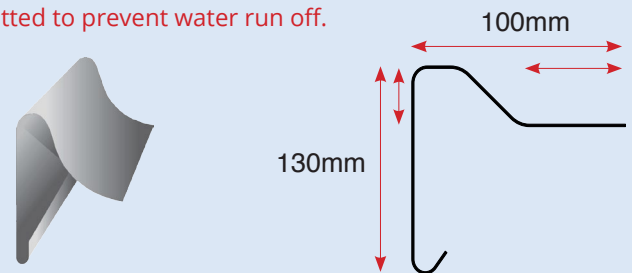

RANGE OF TRIMS

SENTINEL
ADVANCED GLASSFIBRE
ROOFING SYSTEMS

A200 STANDARD DRIP

Flat to roof edge above gutter.

A250 LARGE DRIP

Flat to roof edge above gutter.

C100 SIMULATED LEAD

Replaces traditional lead flashing.

B260 RAISED EDGE

Fitted to prevent water run off.

D260 ANGLE FILLET

Buts up against up-stand wall.

E280 EXPANSION

For use on large areas.

AT195 EXTERNAL & AT195 INTERNAL

Internal and External trim, to be used for gutters floors e.t.c

EXTERNAL

Smooth and shiny
inside finish

INTERNAL

Smooth and shiny
outside finish

F300 FLAT SHEET ROLLS

300mm flat sheets available in 5 meter lengths.

C3 EXT & INT CORNER

EXTERNAL