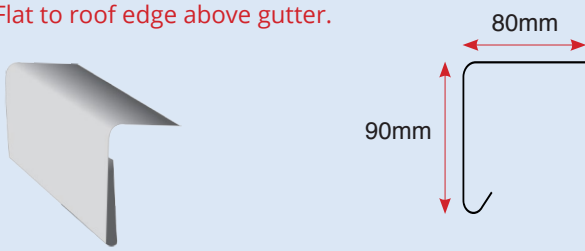

RANGE OF TRIMS

SENTINEL
ADVANCED GLASSFIBRE
ROOFING SYSTEMS

A200 STANDARD DRIP

Flat to roof edge above gutter.

A250 LARGE DRIP

Flat to roof edge above gutter.

C100 SIMULATED LEAD

Replaces traditional lead flashing.

B260 RAISED EDGE

Fitted to prevent water run off.

D260 ANGLE FILLET

Buts up against up-stand wall.

E280 EXPANSION

For use on large areas.

AT195 EXTERNAL & AT195 INTERNAL

Internal and External trim, to be used for gutters floors e.t.c

EXTERNAL

Smooth and shiny
inside finish

INTERNAL

Smooth and shiny
outside finish

F300 FLAT SHEET ROLLS

300mm flat sheets available in 5 meter lengths.

C3 EXT & INT CORNER

EXTERNAL